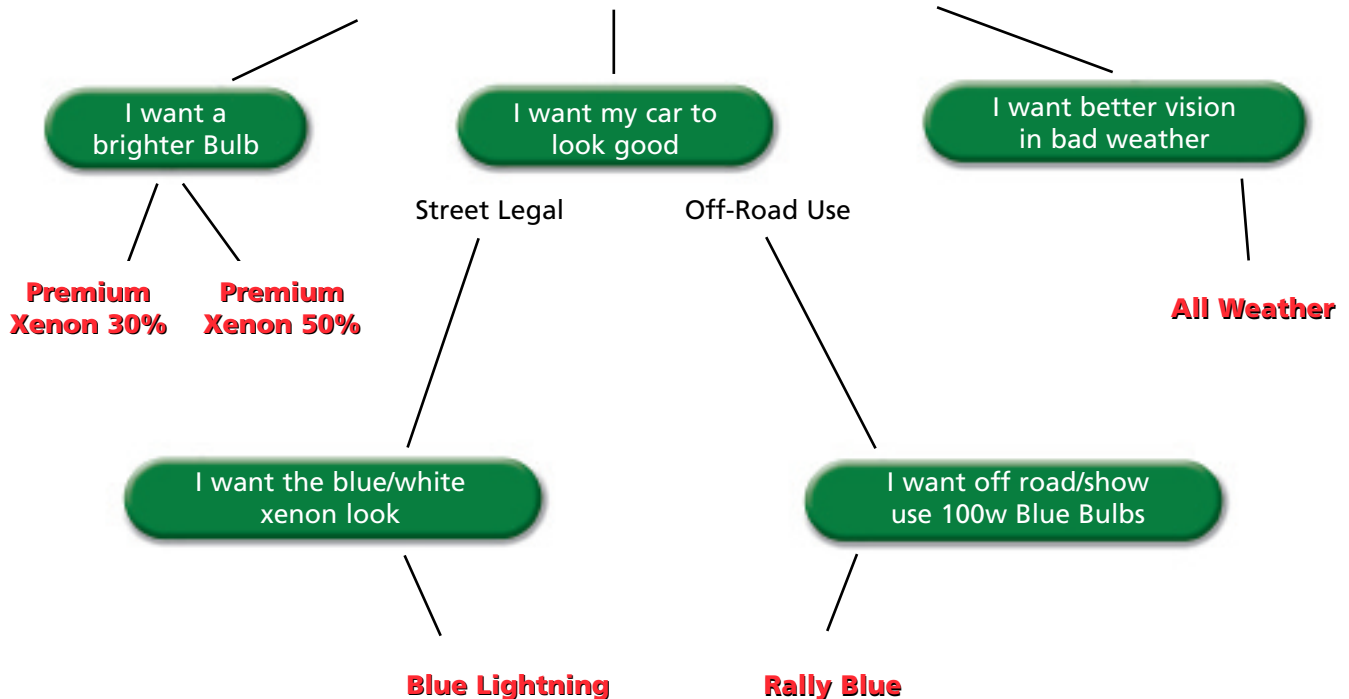

Which Bulb is for me?